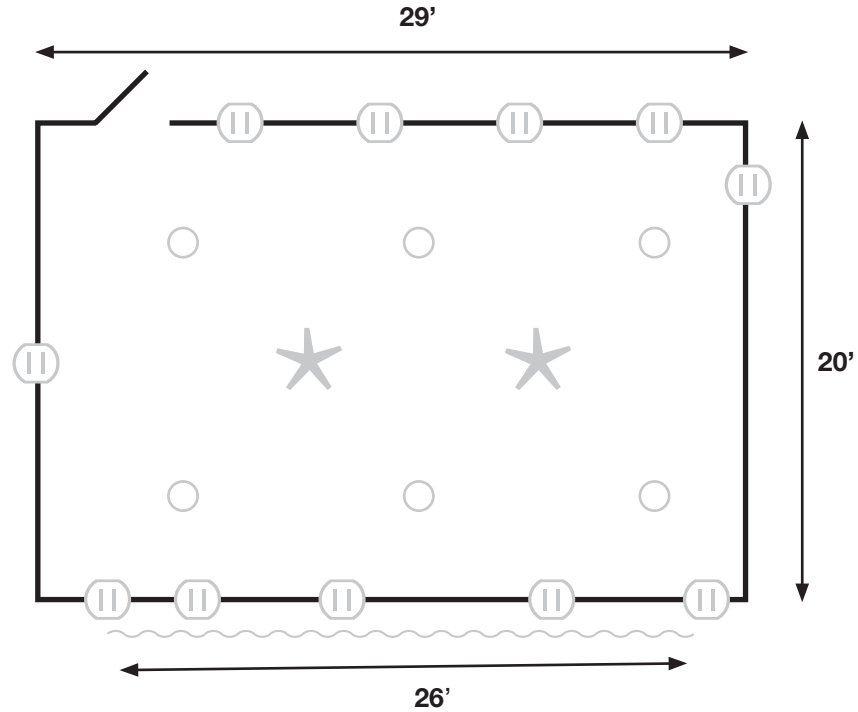

HORIZON ROOM

Dimensions

- Length: 29 ft.
- Width: 20 ft.
- Ceiling Height: 8. ft.
- Square Footage: 580 sq. ft.

Technical Aspects

- 2 Tables
- Seating for 35
- Yoga Props
(blankets, bolsters, pillows,
mats, straps, blocks, etc.)
- White board
- Presenter Chair, table, water pitcher
and glasses for each session
- Audio visual equipment
is available upon request

Capacity & Utilization

- Seats up to 35 occupants, or 25 yoga mats

- Dry Erase Board
- ~ Windows
- Ⓜ Electric Outlet
- Overhead Lighting
- ★ Ceiling Fan