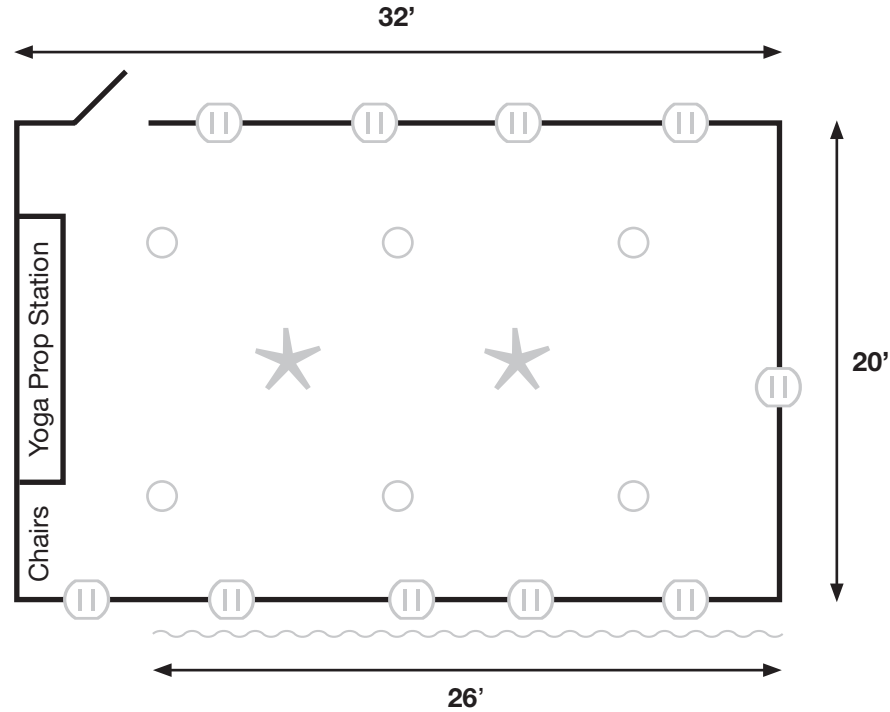

SUNRISE ROOM

Dimensions

- Length: 32 ft.
- Width: 20 ft.
- Ceiling Height: 8. ft.
- Square Footage: 640 sq. ft.

Technical Aspects

- 2 Tables
- Seating for 40
- Yoga Props
(blankets, bolsters, pillows,
mats, straps, blocks, etc.)
- White board
- Presenter Chair, table, water pitcher
and glasses for each session
- Audio visual equipment
is available upon request

Capacity & Utilization

- Seats up to 40 occupants, or 30 yoga mats

- Dry Erase Board
- ~ Windows
- Ⓜ Electric Outlet
- Overhead Lighting
- ★ Ceiling Fan